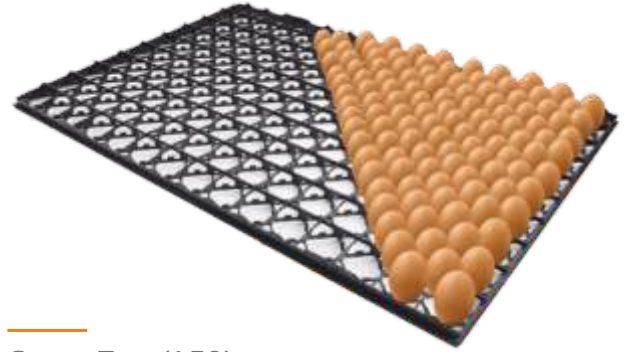

Product Code | **301430**

- Dimensions : 160 x 55.8 x h 203 cm
- Capacity : 32 viol

Setter Tray (165)

Product Code | **301404**

- Dimensions : 116.5 x 31 x h 3 cm
- Weight : 1.65 kg / +-3
- Capacity : 165 egg